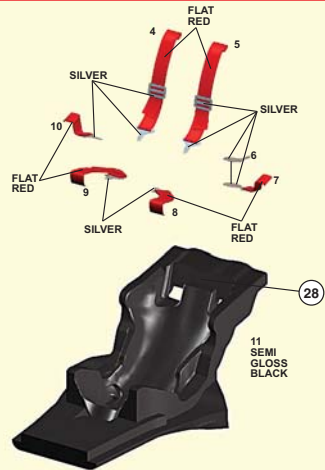

1

Stick
Stuccare
Versticken
Maîtriser
Estucar

2

- 1-Base Coat White Tamiya TS26
- 2-Red Fiat 120
- 3-Pearl Clear Tamiya TS65

3

4