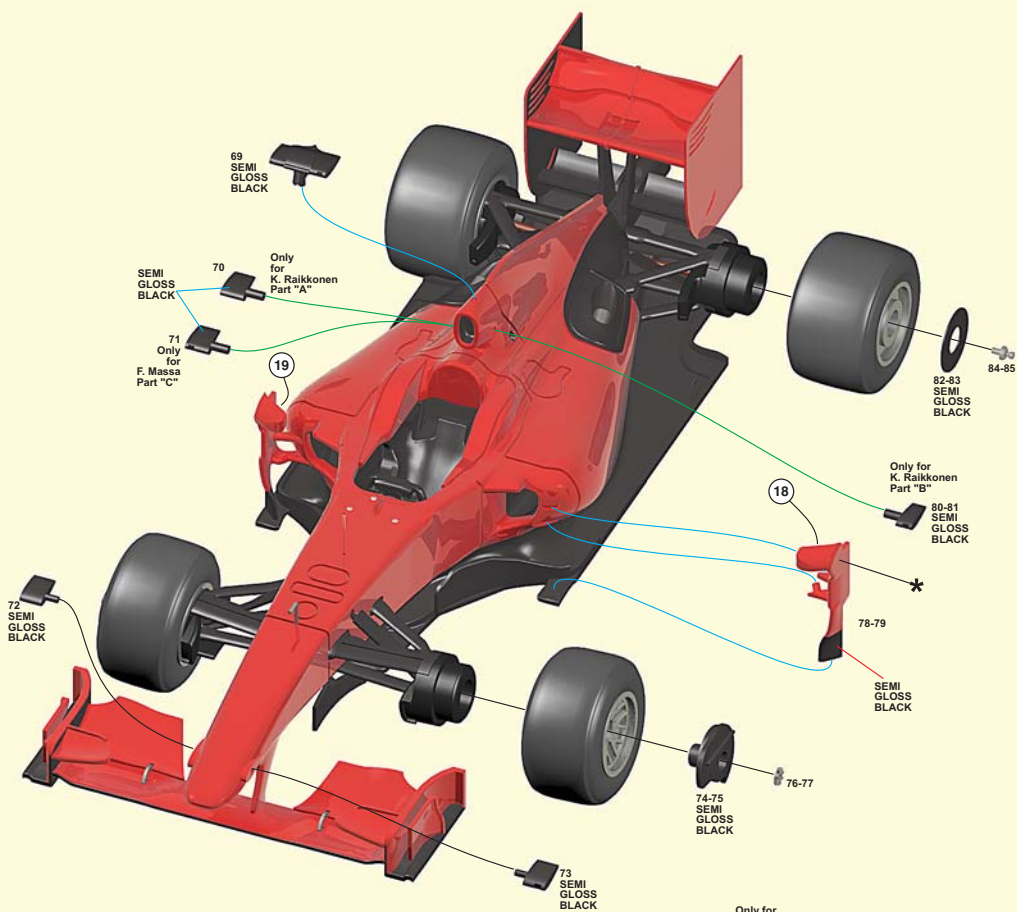

1-Base Coat White Tamiya TS26
2-Red Fiat 120
3-Pearl Clear Tamiya TS65