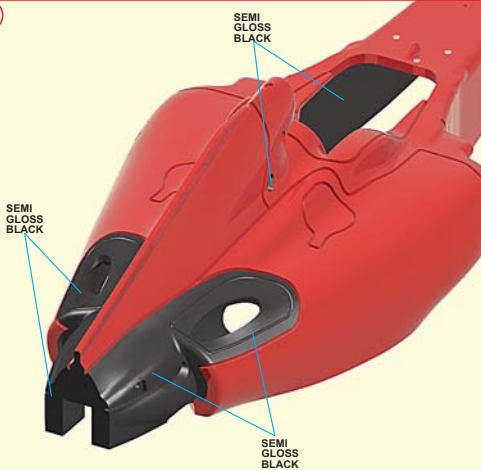

1

Stick
Stuccare
Versticken
Maîtriser
Estucar

2

- 1-Base Coat White Tamiya TS26
- 2-Red Fiat 120
- 3-Pearl Clear Tamiya TS65

3

4